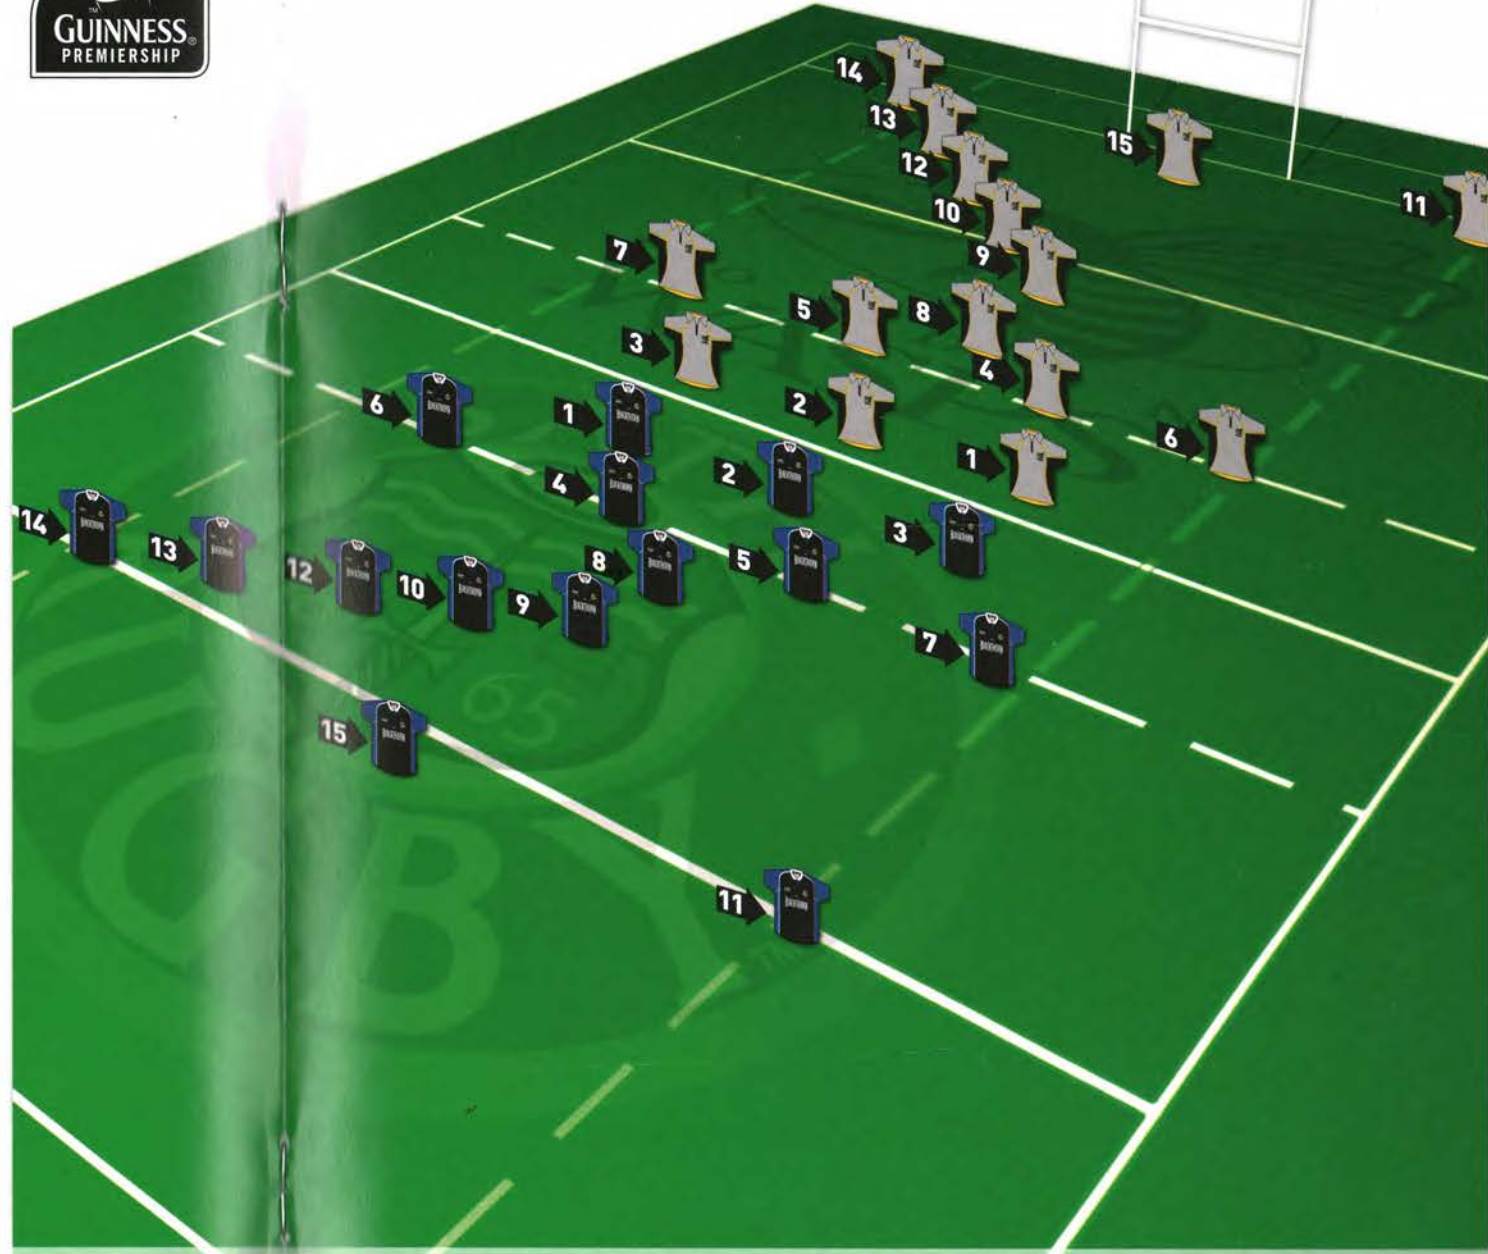

Bath's scrum half
on the task ahead

Gareth
DELVE

Talks about his
Wales aspirations

Lee
MEARS

the in-form hooker
on England's chances

BY

London WASPS

ADDOCK	15	Full Back	15	Mark Van GISBERGEN	
HIGGINS	14	Right Wing	14	Paul SACKEY	
DOCKETT	13	Centre	13	Josh LEWSEY	
MAONO	12	Centre	12	Stuart ABBOTT	
id BORY	11	Left Wing	11	Tom VOYCE	
MALONE	10	Fly Half	10	Alex KING	
VALSHE	9	Scrum Half	9	Matt DAWSON	
ATMAN	1	Prop	1	Alistair MCKENZIE	
MEARS	2	Hooker	2	Raphael IBANEZ	
an BELL	3	Prop	3	Tim PAYNE	
WICK ©	4	Lock	4	Simon SHAW	
WCOCK	5	Lock	5	George SKIVINGTON	
BEATTIE	6	Flanker	6	John HART	
LIPMAN	7	Flanker	7	Joe WORSLEY	
AUNATI	8	No 8	8	Lawrence DALLAGLIO ©	
r DIXON	16		16	Jonny BARRETT	
TEVENS	17		17	Justin VA'A	
SHORT	18		18	Richard BIRKETT	
DELVE	19		19	Garth CHAMBERLAIN	
LLIAMS	20		20	James HASKELL	
DUNNE	21		21	Jeremy STAUNTON	
INSON	22		22	Rob HOADLEY	